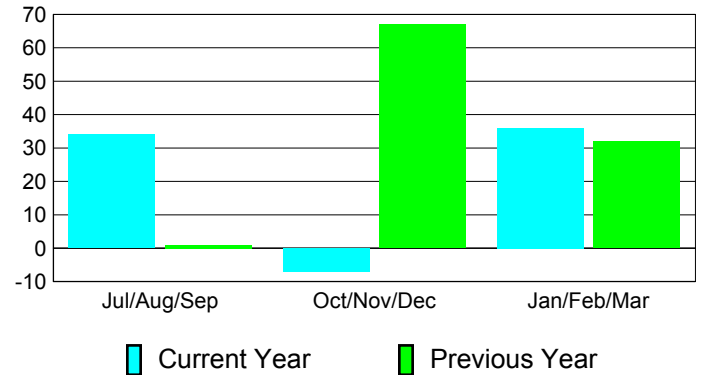

**Membership Results
2010-2011**

**Membership
2009-2010**

Month	Net Memb Goal	Actual New Memb	Actual Dropped Memb	Gain/Loss of Memb	Gain/Loss of Memb
Jul/Aug/Sep	3	91	-57	34	1
Oct/Nov/Dec	47	46	-53	-7	67
Jan/Feb/Mar	72	58	-22	36	32
Totals	122	195	-132	63	100

Membership Results 2010-2011

Goal, New, Dropped, Gain/Loss

Comparison of Membership Gain/Loss

Current Year Compared to the Previous Year

Gender Comparison 2010-2011

Jul/Aug/Sep

Oct/Nov/Dec

Jan/Feb/Mar