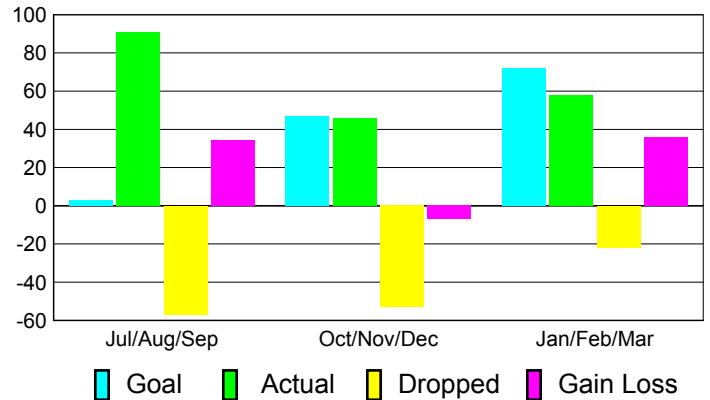

Membership Results 2010-2011

Goal, New, Dropped, Gain/Loss

Comparison of Membership Gain/Loss

Current Year Compared to the Previous Year